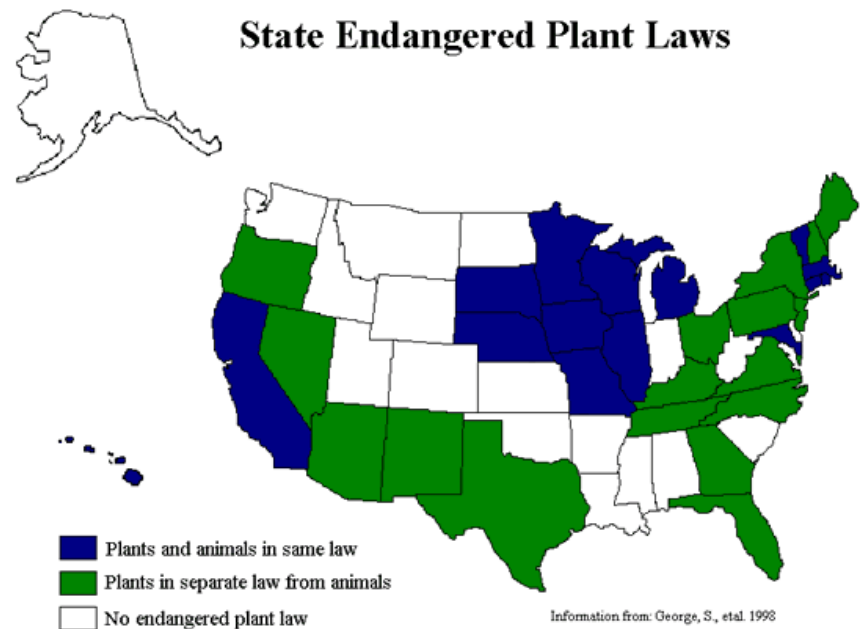

Understand

- In order to protect something we must understand what it needs and why it needs it
- Understanding should highlight what's missing from the equation – why is this species endangered?